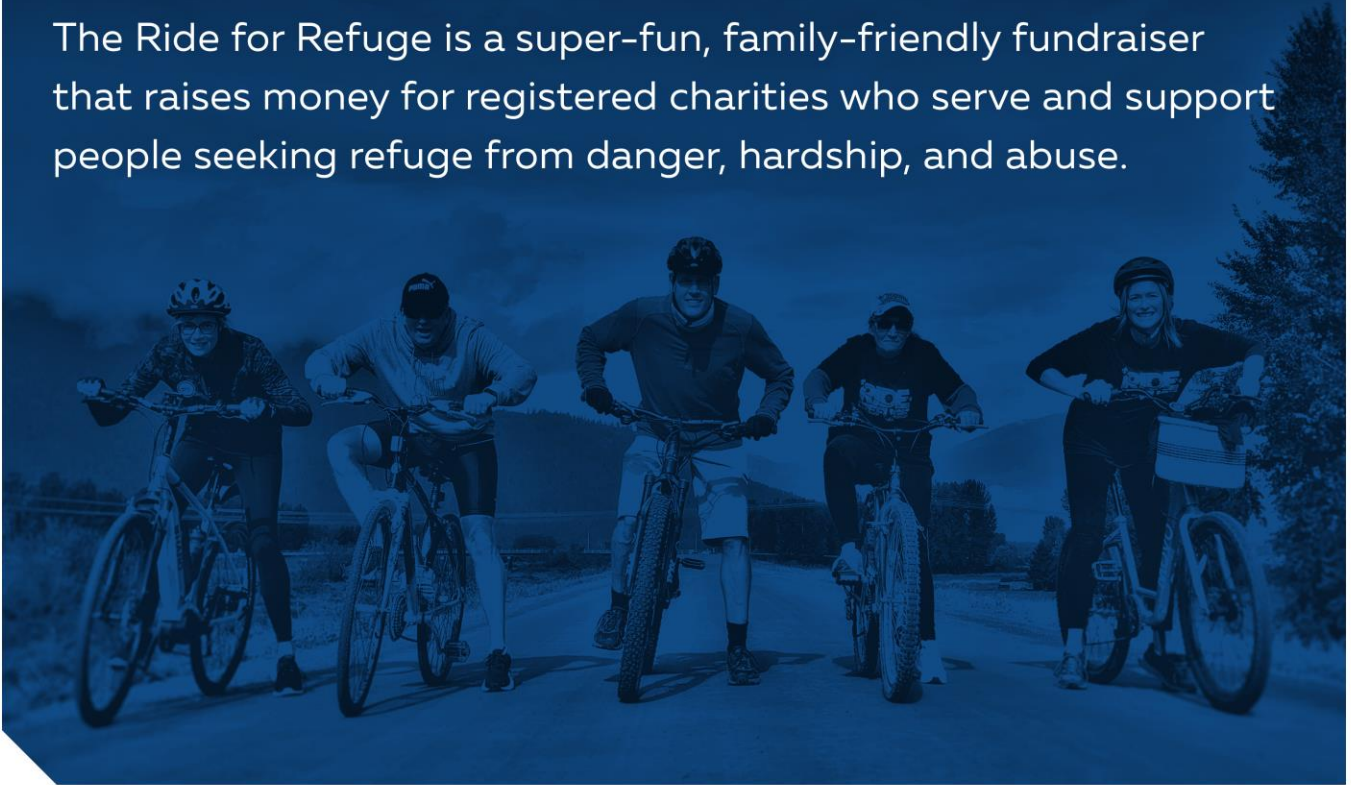

RIDE FOR
REFUGE

sponsorship package 2022

The Ride for Refuge is a super-fun, family-friendly fundraiser that raises money for registered charities who serve and support people seeking refuge from danger, hardship, and abuse.

top 30

ranked among the top
fundraising events in Canada

About Us

Back Door Mission is the proud host charity for Ride for Refuge Oshawa. Your sponsorship of the RIDE helps us fund the operation of the event for our whole community and for our own programs.

Become a Sponsor!

The Ride for Refuge is an opportunity for people to get out with their friends and loved ones to bike, walk, cheer, and raise money for Back Door Mission.

Sponsorship in the Ride for Refuge is a unique medium for businesses to reach a wider audience, while aligning with a charity dedicated to improving the quality of life for people seeking refuge from danger, hardship, and abuse. Back Door Mission relies on businesses like yours to support us in our work.

RIDE FOR REFUGE
what moves you?
rideforrefuge.org